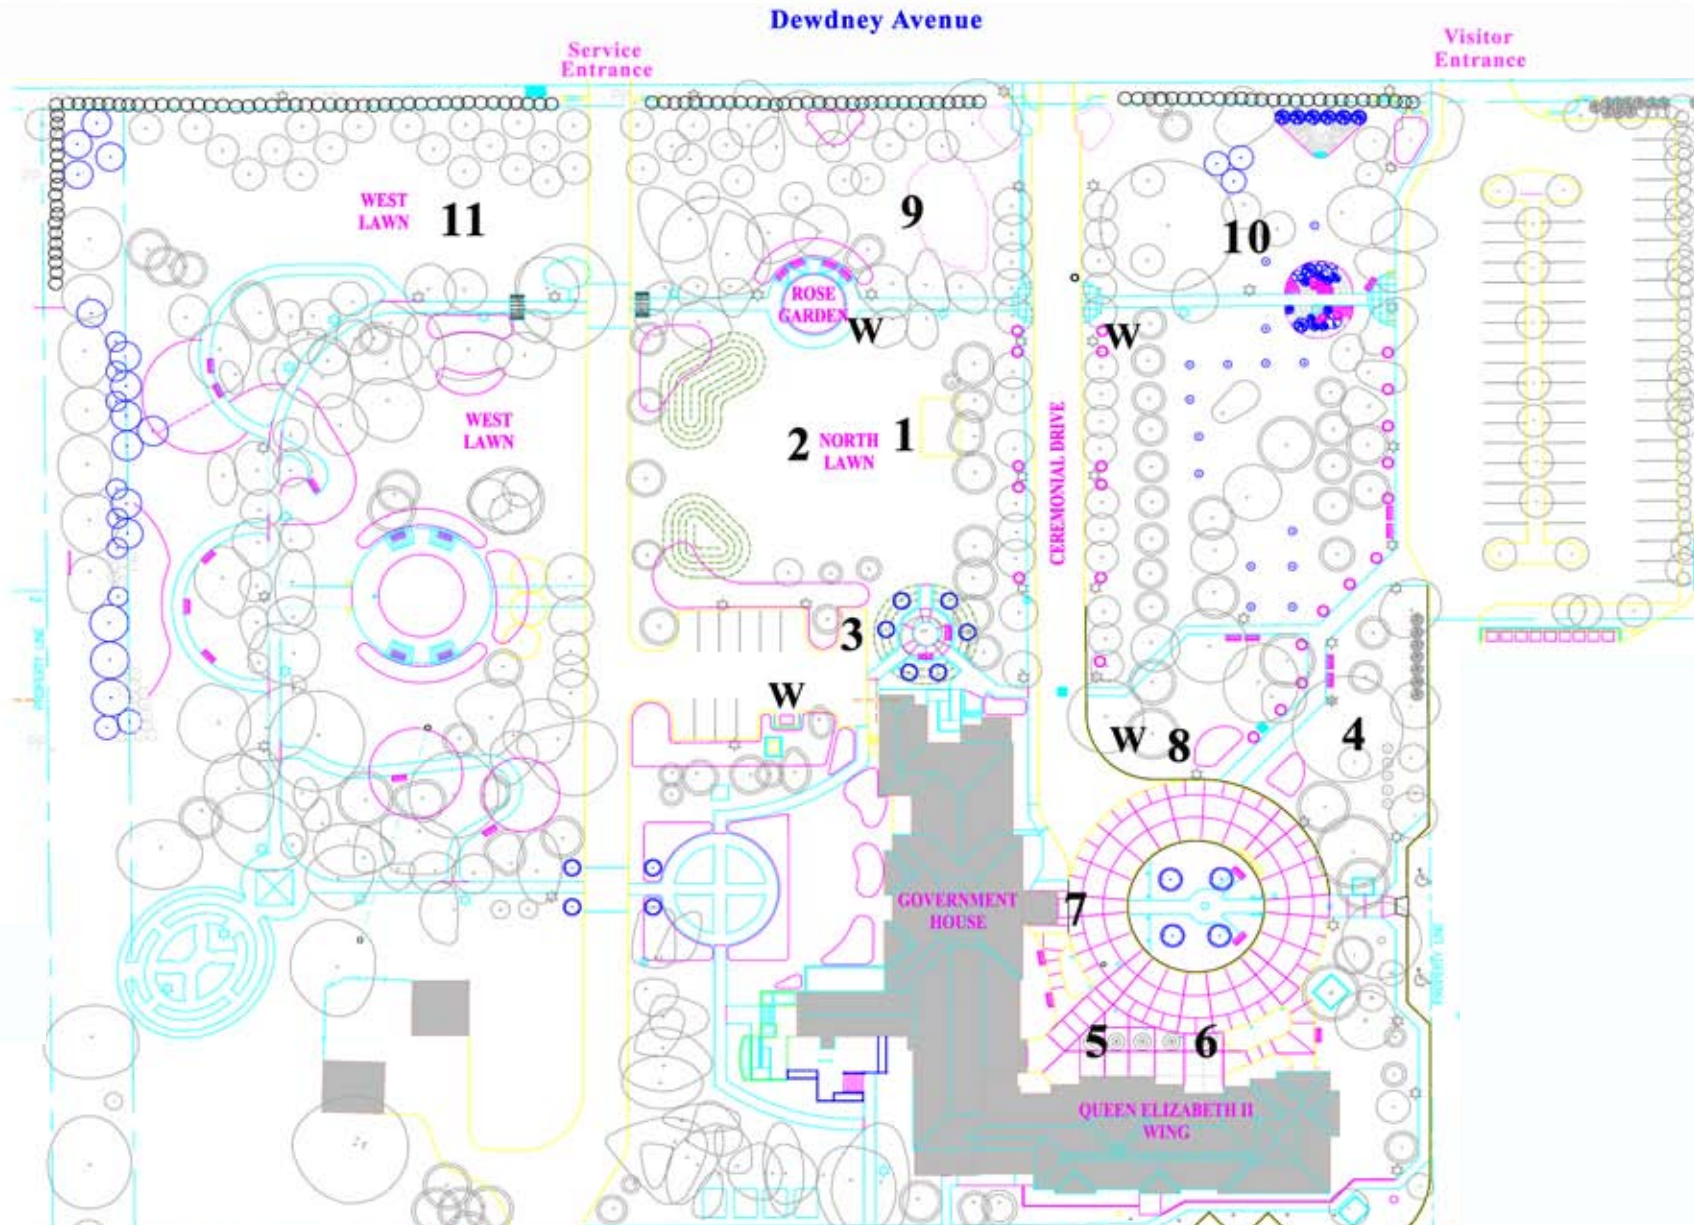

The 2010 Lieutenant Governor's Garden Party

- 1 – Stage
- 2 – Seating
- 3 – Seed Handout
- W – Water Station

- 4 – Regina Caring Clowns
Wa Wa Klowns
- 5 – Refreshments
- 6 – Popcorn/Candy Floss
- 7 – Suzanna of the Mounties

- 8 – Information
- 9 – Bubble Blowing
Parachute
- 10 – RCMP Horses
- 11 – Cricket